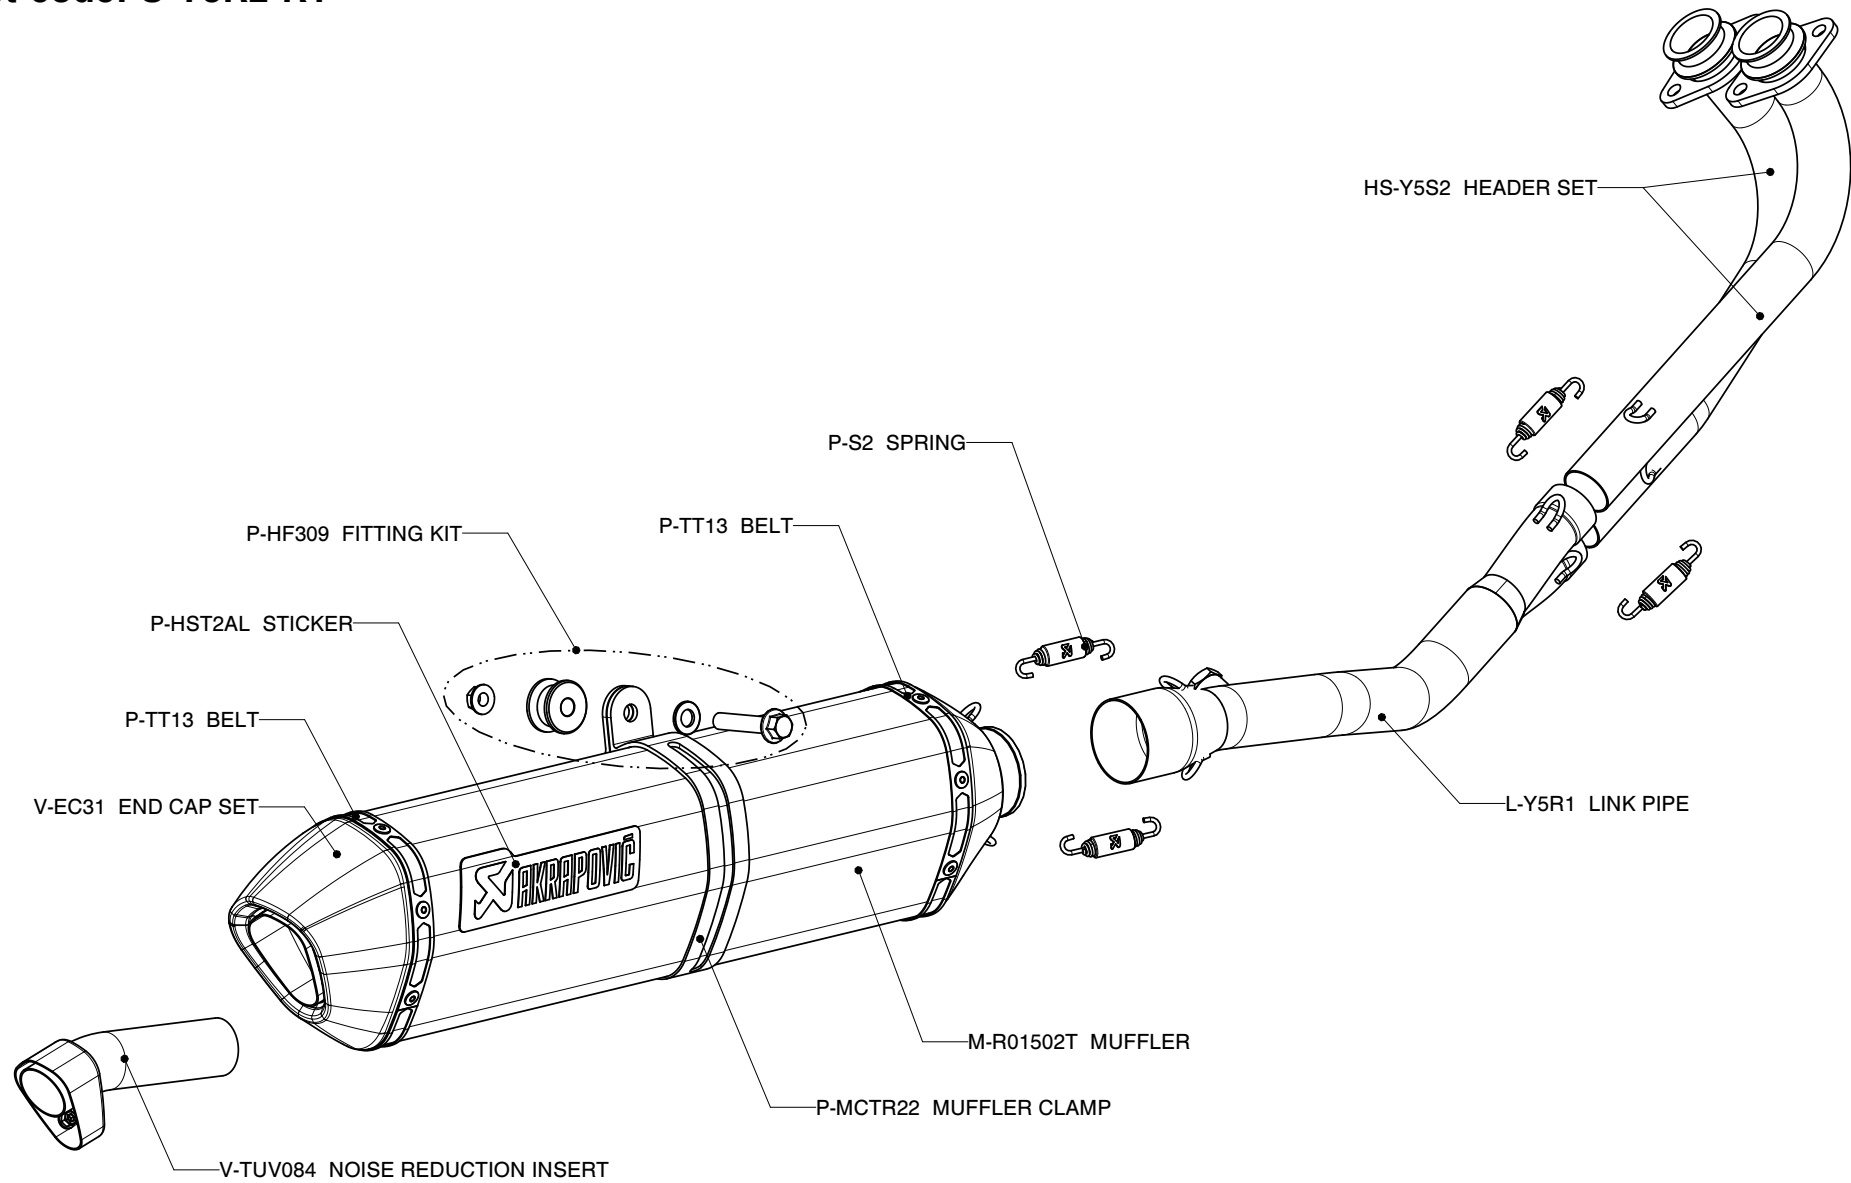

YAMAHA T-max 500, Complete exhaust system/ RACING LINE

Product code: S-Y5R2-RT

MUFFLER REPAIR KITS

REPACK

P-RPCK30

SLEEVE

P-RKS202RT45