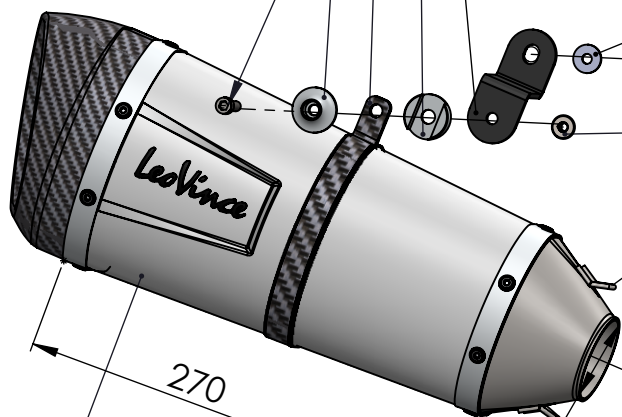

Don't use
Aluminium spacer
Cod.205886

Db-killer N°52
Cod.308421801

Carbon clamp FR1
Cod.308476501

Aluminium spacer
Cod.205771

Aluminium spacer
-for allen screw M6-
Cod.205767

S.s. black bracket
prod. Cod.3014308501
purch. cod.206551

Plain washer 8x17
Cod.200294

Allen screw
M6X25 T.C.E.I.Z.B
Cod.200586

Allen screw
M8X20 T.C.E.I.Z.B
Cod.200772

Knurled collar nut M6
Cod.200333

FACTORY S silencer
stainless steel
Cod.308472481

2x Short helical spring
tensile
Cod.303949001

Pipe N°1261 s.s.
Cod.3014308201

Strap in stainless
steel Ø63
Cod.300063530

WARNING

it is advisable to optimize the carburation by remapping
the stock ECU or by adopting an additional ECU unit.

ART. 14308S

APRILIA RSV4 1000 RR-RSV4 1100/FACTORY-TUONO V4 1100 RR/ FACTORY

SLIP ON - FACTORY S - STAINLESS STEEL